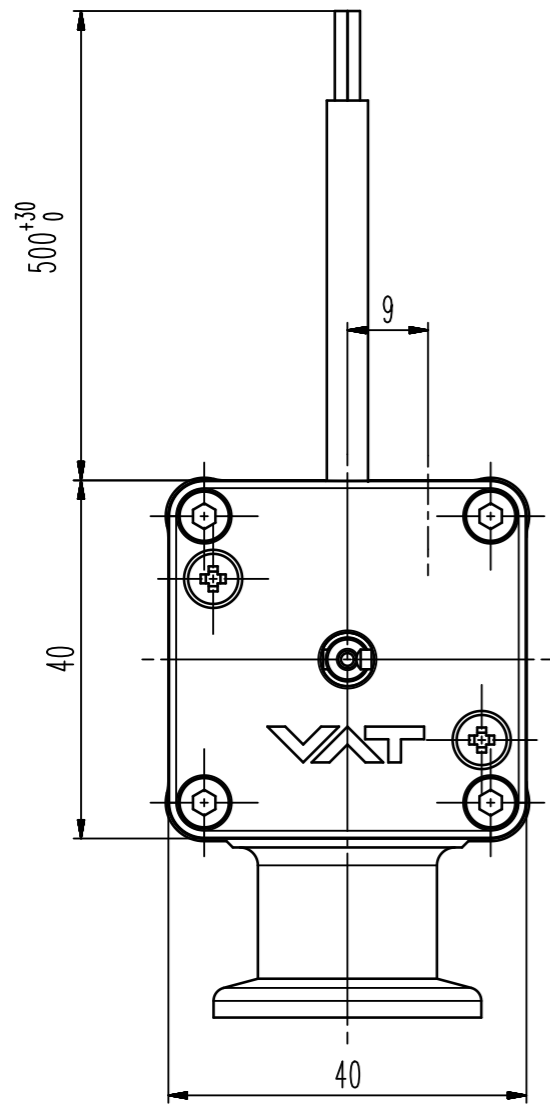

This drawing is the property of VAT.

Revision

Customer number

- ▼ Seat side
- ⊕ Comp. air connection
- ⊖ Electrical connection
- ⊙ Leak detection port
- ⊚ Mech. pos. indication
- ⊛ Position indicator
- ⊜ Required for dismantling
- ⊝ Emergency actuation
- ⊞ For attachment
- ⊟ Bake-out area
- ⊠ Differential pumping port

HV angle valve

VAT VAT Vakuumventile AG
 CH-9469 Haag, Switzerland
 Tel ++41 81 7716161 Fax ++41 81 7714830

Date: 04.04.03
 Name: ZVP

Series	264	Ordering No.	26424-KA21-0002
Projection E	DN	Flange	
	16	ISO-KF	
Dimensional Drawing	238344	Rev.	A