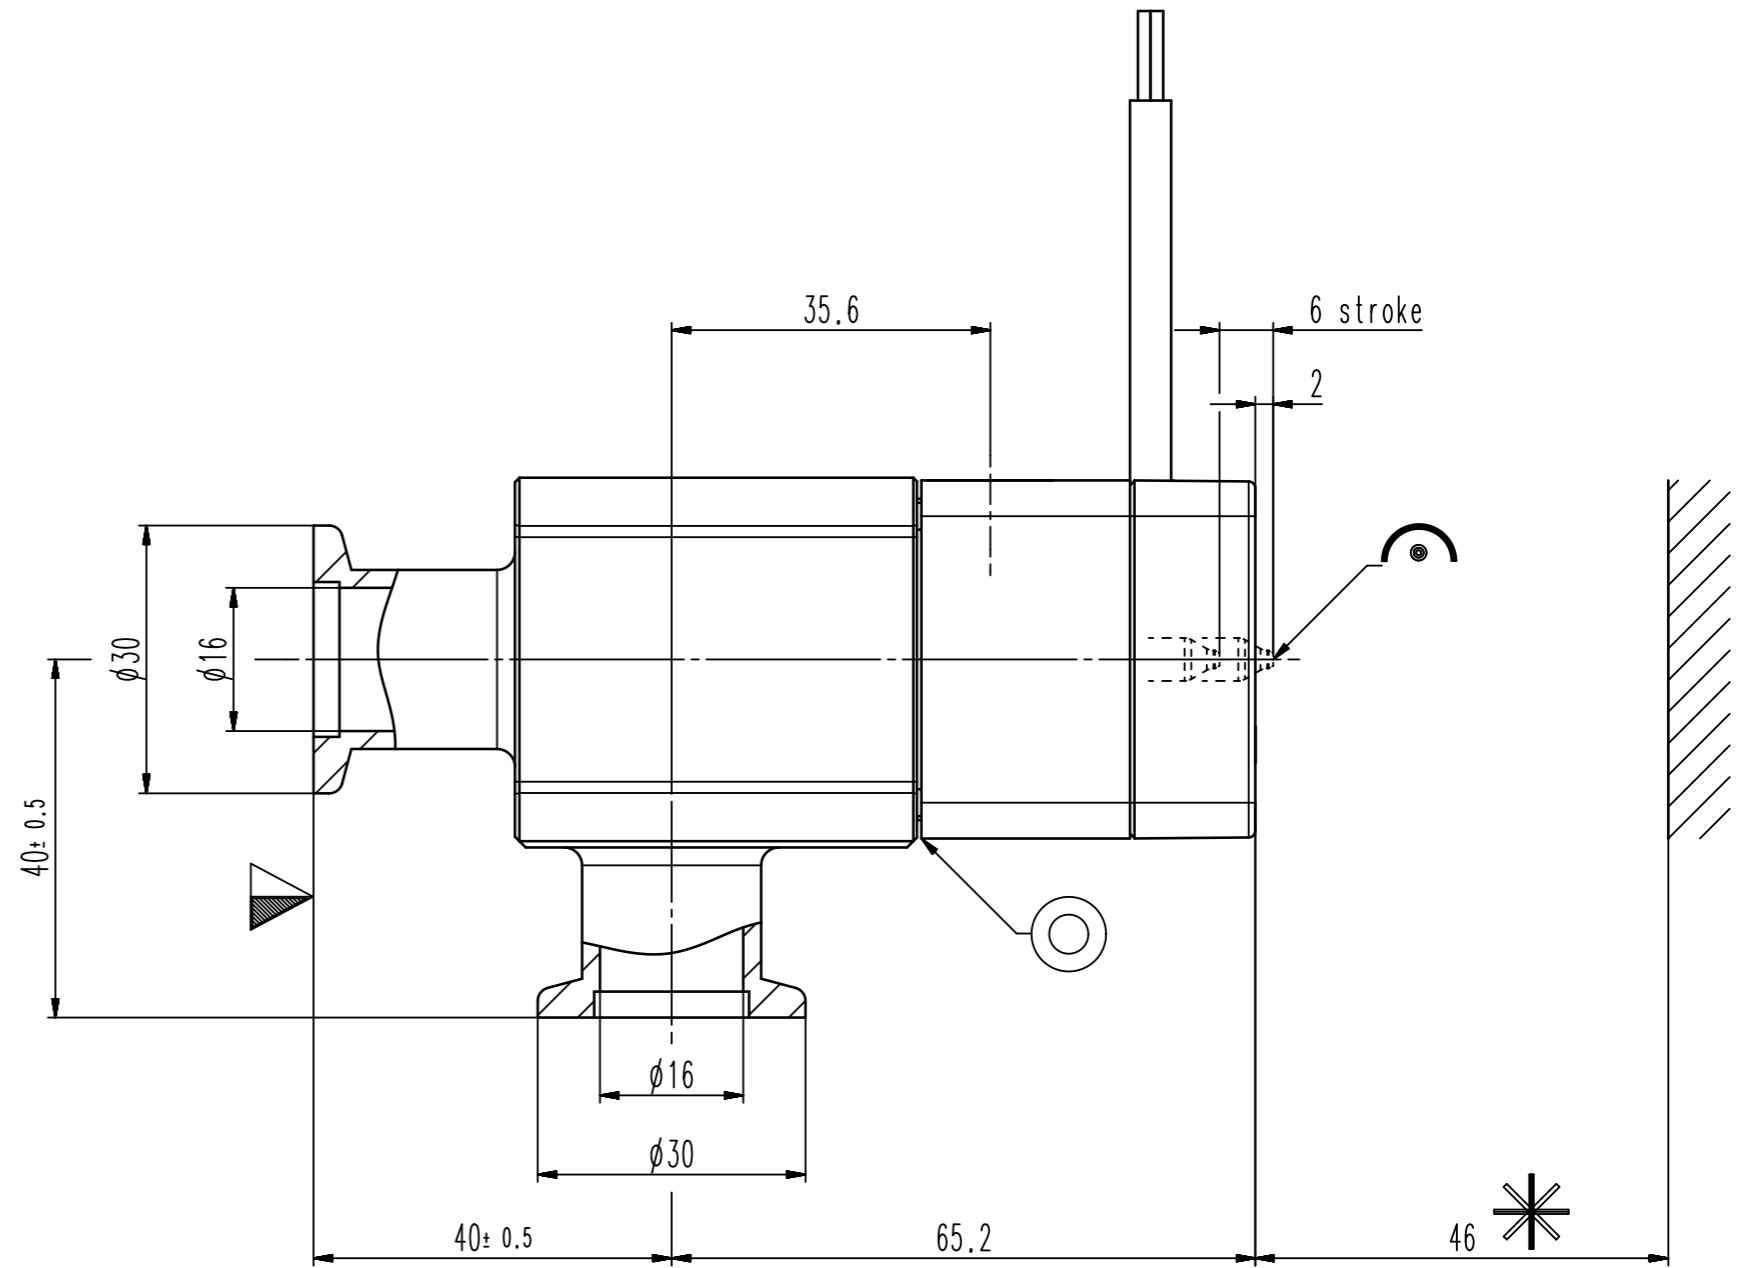

This drawing is the property of VAT.

Revision

Customer number

- ▼ Seat side
- ⊕ Comp. air connection
- ⊖ Electrical connection
- ⊙ Leak detection port
- ⊚ Mech. pos. indication
- ⊛ Position indicator
- ⊜ Required for dismantling
- ⊝ Emergency actuation
- ⊞ For attachment
- ⊟ Bake-out area
- ⊠ Differential pumping port