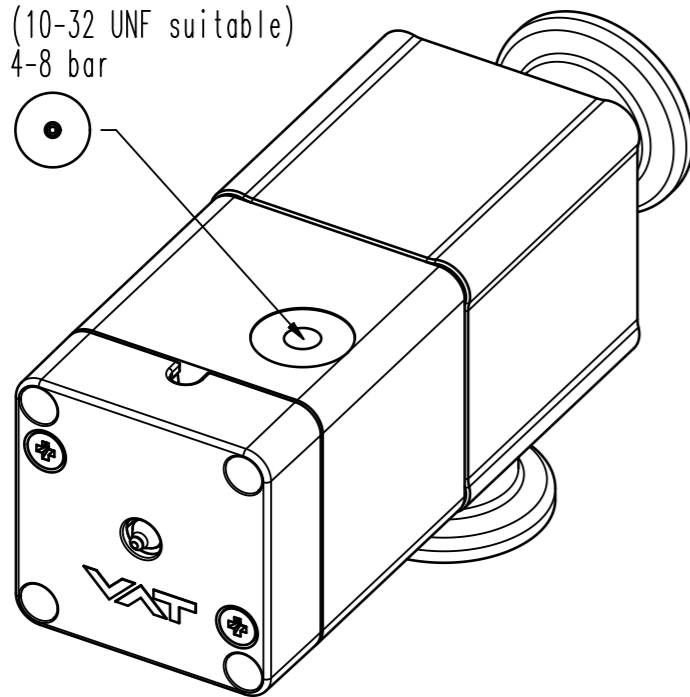

female M5  
(10-32 UNF suitable)  
4-8 bar

- ▼ Seat side
- ⊙ Comp. air connection
- ⊙ Electrical connection
- ⊙ Leak detection port
- ⊙ Mech. pos. indication
- ⊙ Position indicator
- ⊙ Required for dismantling
- ⊙ Emergency actuation
- ⊙ For attachment
- ⊙ Bake-out area
- ⊙ Differential pumping port