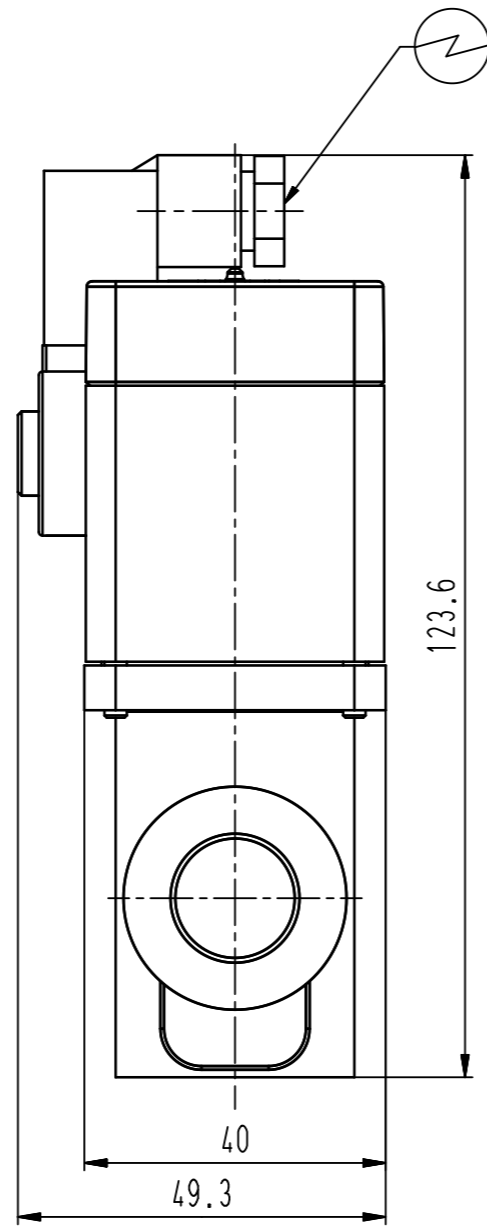

female M5
4-8 bar

- ▼ Seat side
- ⊙ Comp. air connection
- ⊙ Electrical connection
- ⊙ Leak detection port
- ⊙ Mech. pos. indication
- ⊙ Position indicator
- ⊙ Required for dismantling
- ⊙ Emergency actuation
- ⊙ For attachment
- ⊙ Bake-out area
- ⊙ Differential pumping port