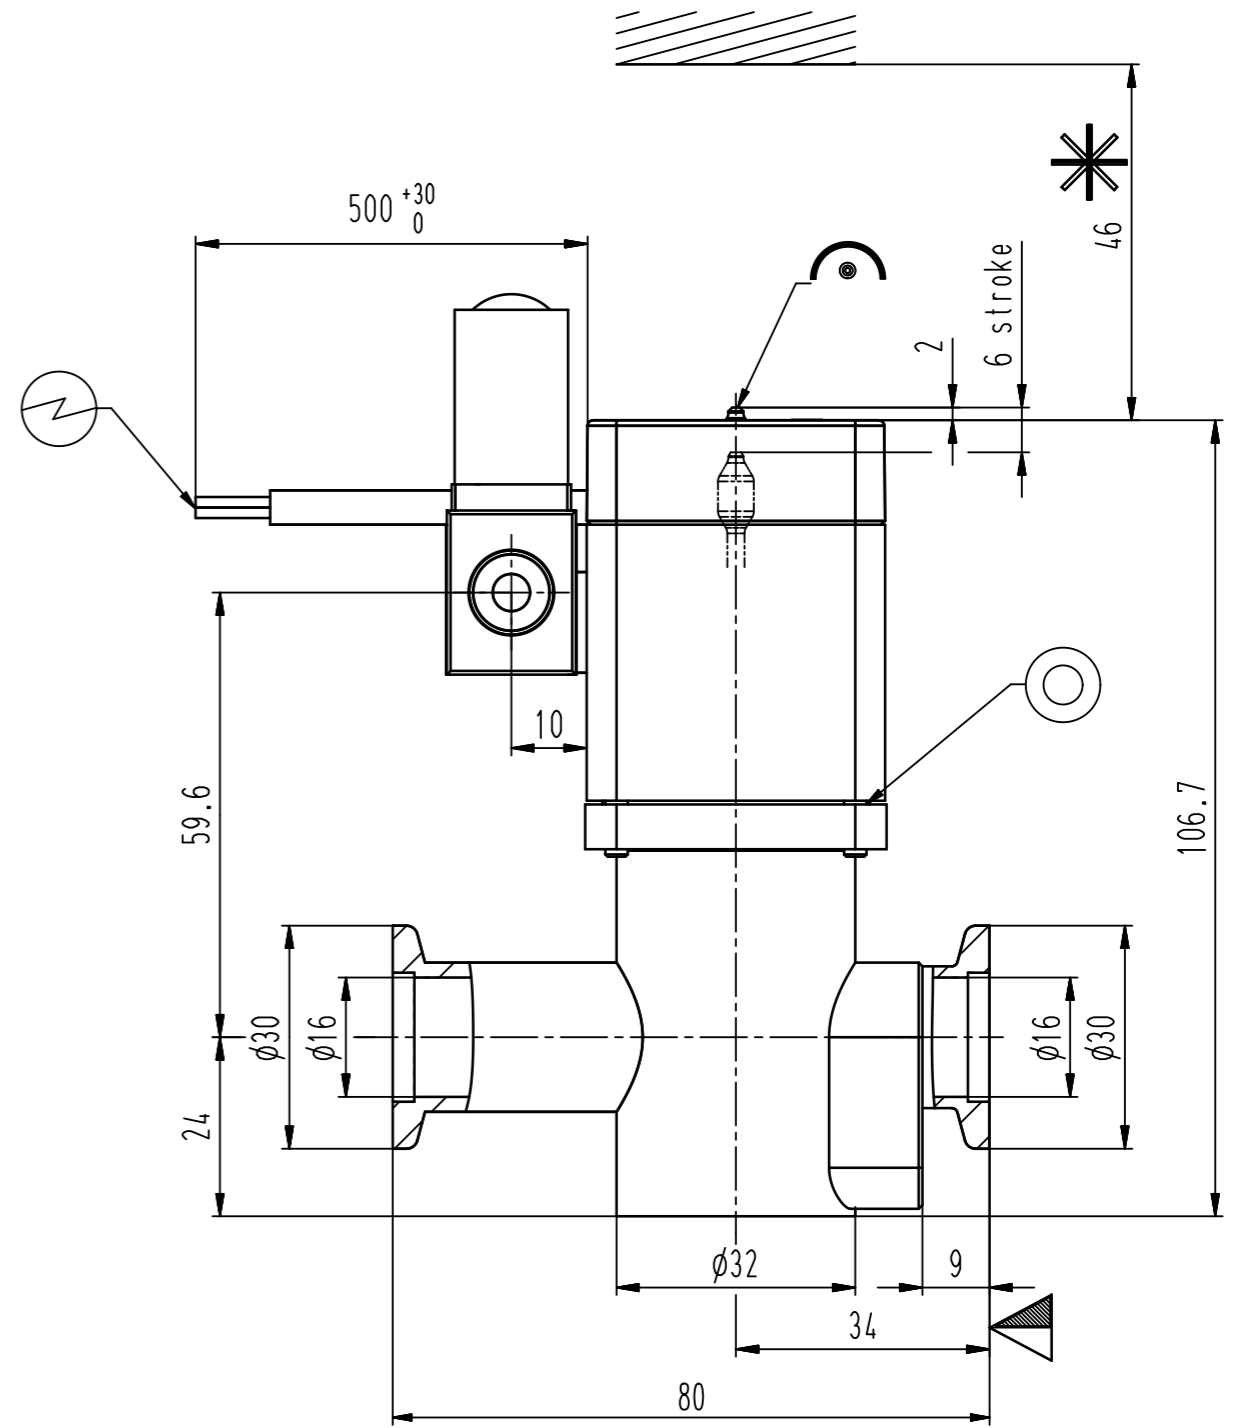

female M5
4-8 bar

- ▼ Seat side
- ⊙ Comp. air connection
- ⊙ Electrical connection
- ⊙ Leak detection port
- ⊙ Mech. pos. indication
- ⊙ Position indicator
- ⊙ Required for dismantling
- ⊙ Emergency actuation
- ⊙ For attachment
- ⊙ Bake-out area
- ⊙ Differential pumping port