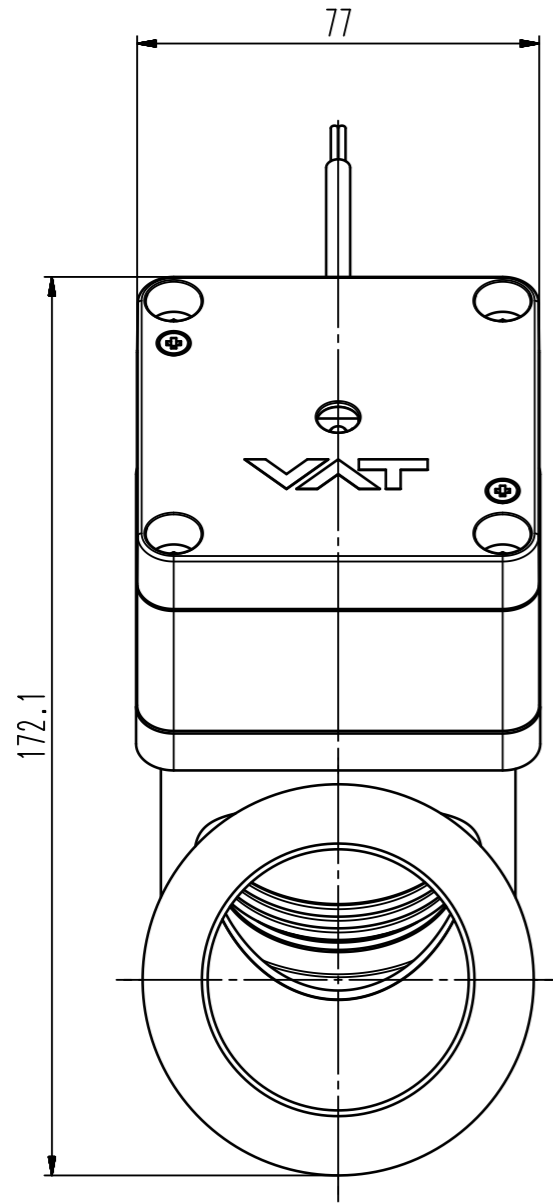

This drawing is the property of VAT.

Revision

Customer number

- ▼ Seat side
- ⊙ Comp. air connection
- ⊕ Electrical connection
- ⊙ Leak detection port
- ⊙ Mech. pos. indication
- ⊙ Position indicator
- ⊙ Required for dismantling
- ⊙ Emergency actuation
- ⊙ For attachment
- ⊙ Bake-out area
- ⊙ Differential pumping port

HV inline valve

VAT Vakuumentile AG
 CH-9469 Haag, Switzerland
 Tel ++41 81 7716161 Fax ++41 81 7714830

Date: 08.12.08
 Name: EMI

Series	265	Ordering No.	26534-KE41-0001
Projection E	DN	Flange	
	50	ISO-KF	
Dimensional Drawing	390654	Rev.	A