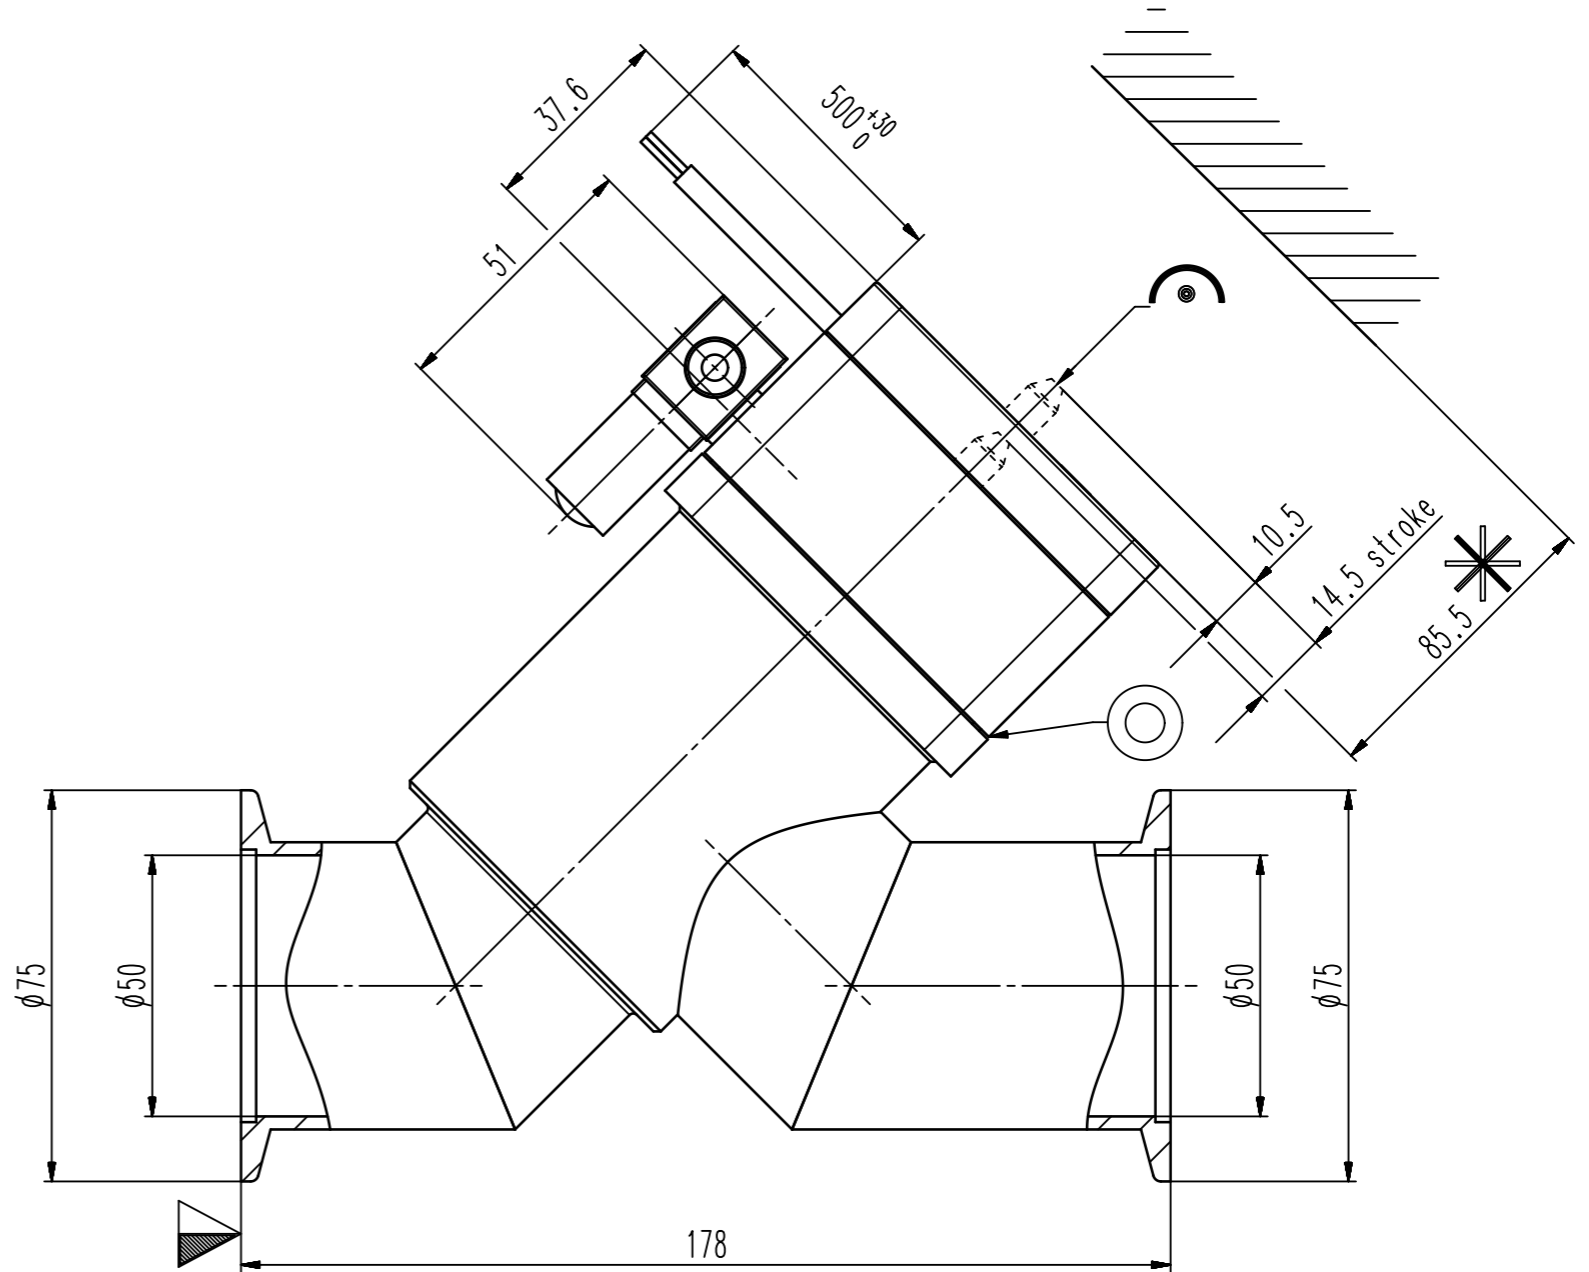

This drawing is the property of VAT.

Revision

Customer number

- ▼ Seat side
- ⊙ Comp. air connection
- ⊕ Electrical connection
- ⊙ Leak detection port
- ⊙ Mech. pos. indication
- ⊙ Position indicator
- ⊙ Required for dismantling
- ⊙ Emergency actuation
- ⊙ For attachment
- ⊙ Bake-out area
- ⊙ Differential pumping port

HV inline valve

VAT Vakuumentile AG
 CH-9469 Haag, Switzerland
 Tel ++41 81 7716161 Fax ++41 81 7714830

Date: 08.12.08
 Name: EMI

Series	265	Ordering No.	26534-KE41-0001
Projection E	DN	Flange	
	50	ISO-KF	
Dimensional Drawing	390654	Rev.	A