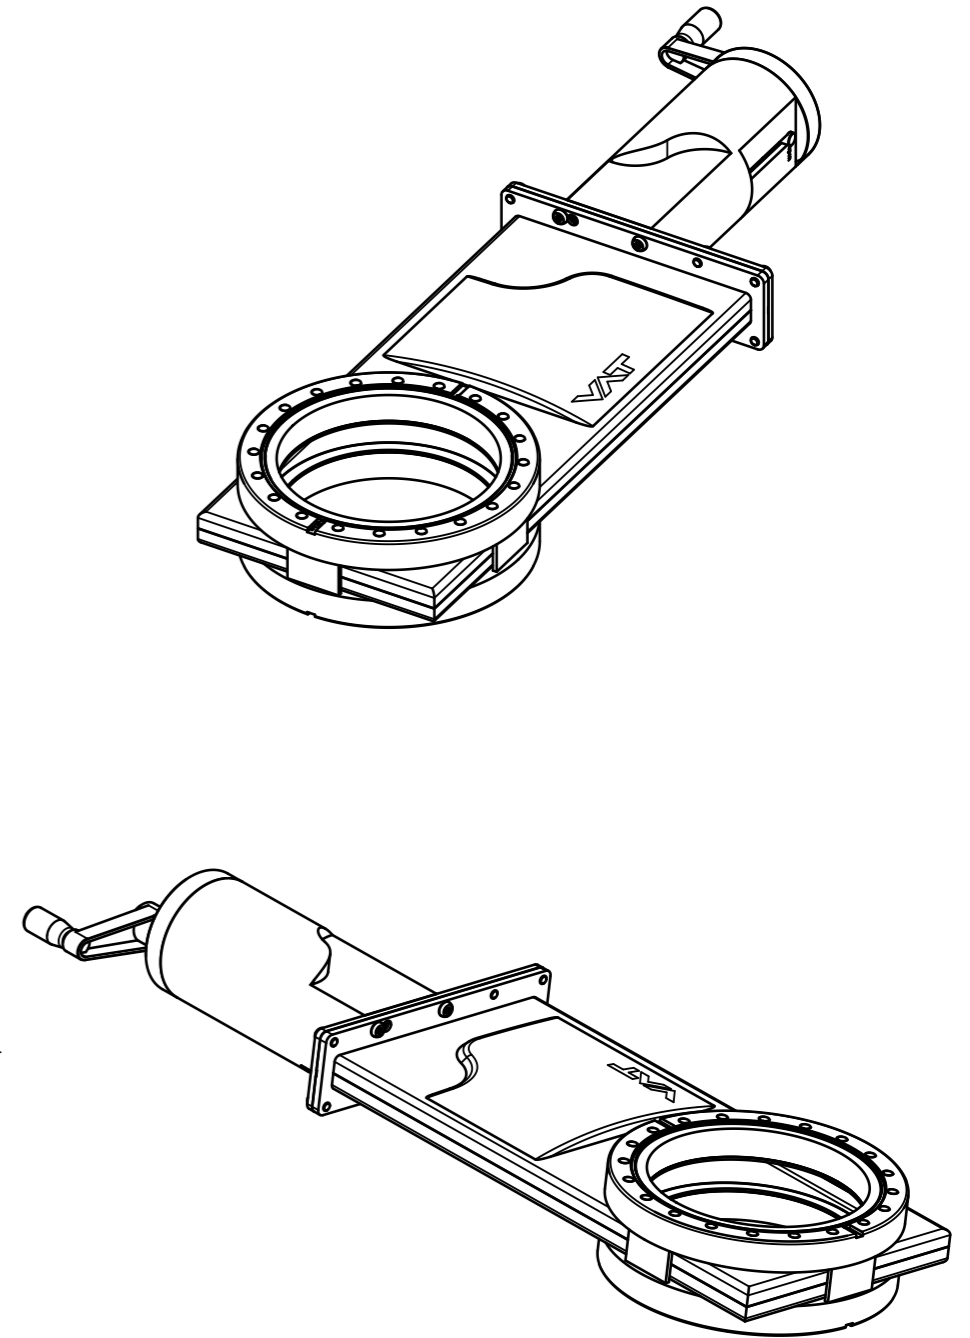

This drawing is the property of VAT.

Revision

Customer number

- ▼ Seat side
- ⊙ Comp. air connection
- ⊙ Electrical connection
- ⊙ Leak detection port
- ⊙ Mech. pos. indication
- ⊙ Position indicator
- ⊙ * Required for dismantling
- ⊙ Emergency actuation
- ⊙ For attachment
- ⊙ Bake-out area
- ⊙ Differential pumping port

HV gate valve with Bellows

VAT VAT Vakuumventile AG
 CH-9469 Haag, Switzerland
 Tel ++41 81 7716161 Fax ++41 81 7714830

Date: 17.02.10
 Name: RYU

Series	110	Ordering No.	11044-CE01-0001
Projection E	DN	Flange	
	160	CF-F m	
Dimensional Drawing	435642	Rev.	A