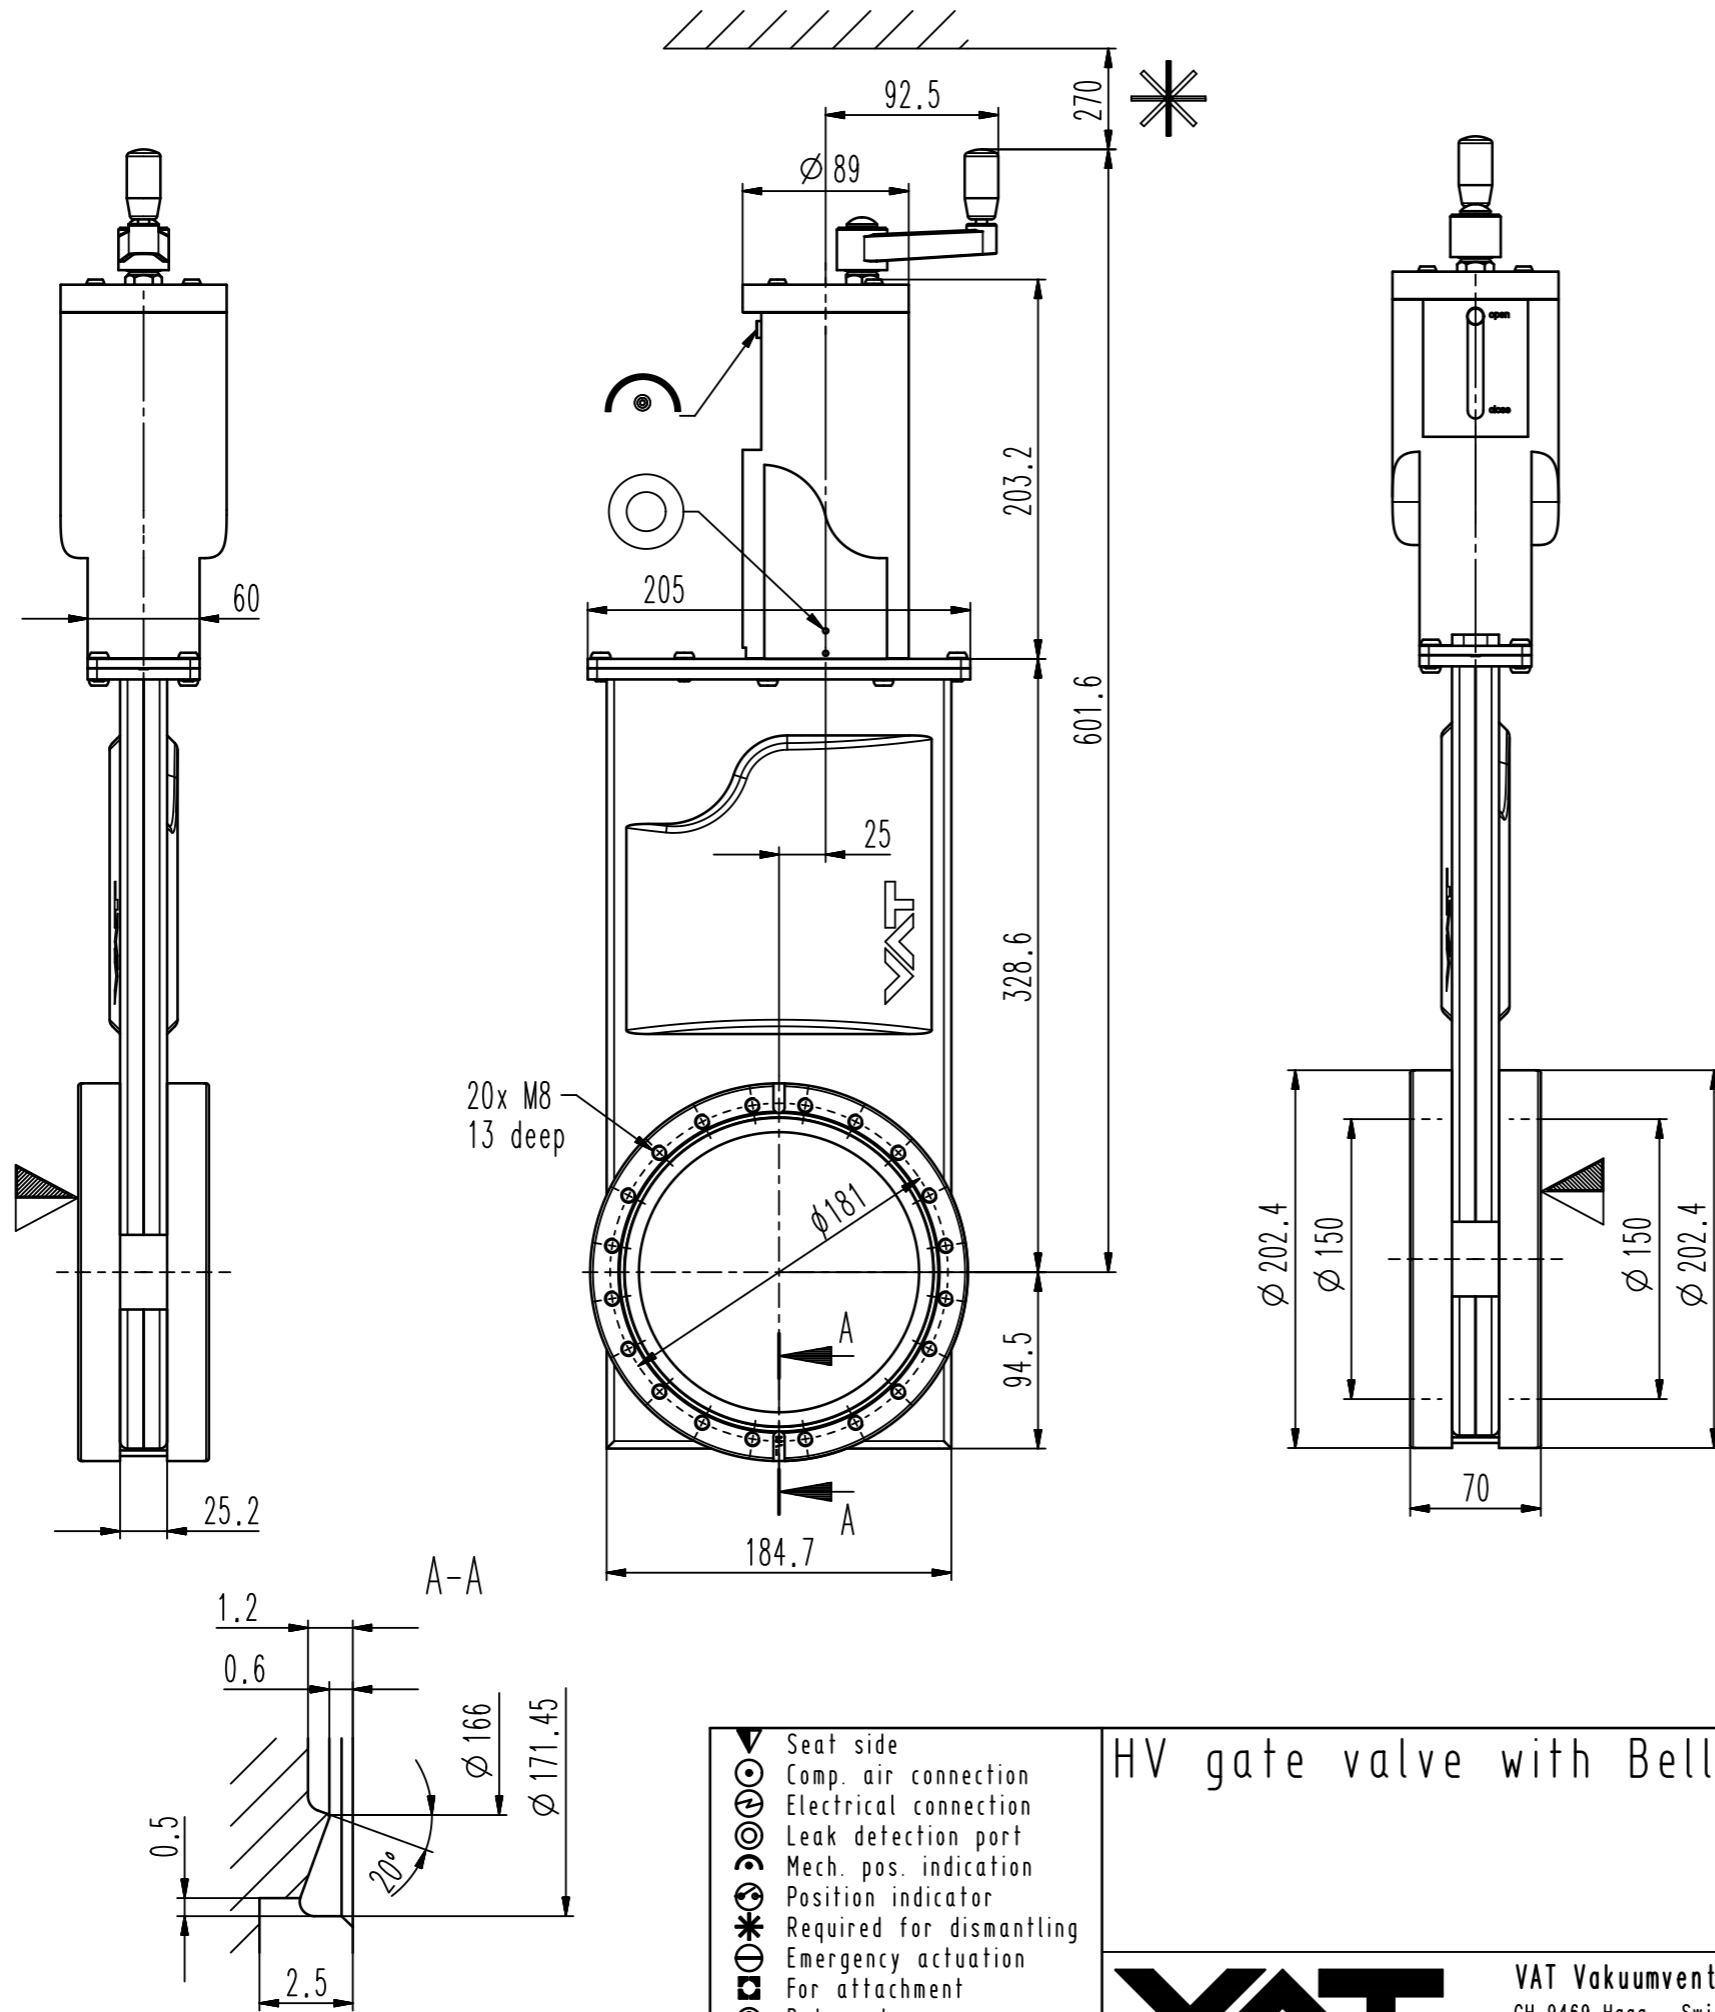

This drawing is the property of VAT.

Revision

Customer number

- ▼ Seat side
- ⊙ Comp. air connection
- ⊙ Electrical connection
- ⊙ Leak detection port
- ⊙ Mech. pos. indication
- ⊙ Position indicator
- ⊙ * Required for dismantling
- ⊙ Emergency actuation
- ⊙ For attachment
- ⊙ Bake-out area
- ⊙ Differential pumping port

HV gate valve with Bellows

VAT VAT Vakuumventile AG
 CH-9469 Haag, Switzerland
 Tel ++41 81 7716161 Fax ++41 81 7714830

Date: 17.02.10
 Name: RYU

Series	110	Ordering No.	11044-CE01-0001
Projection E	DN	Flange	
	160	CF-F m	
Dimensional Drawing	435642	Rev.	A