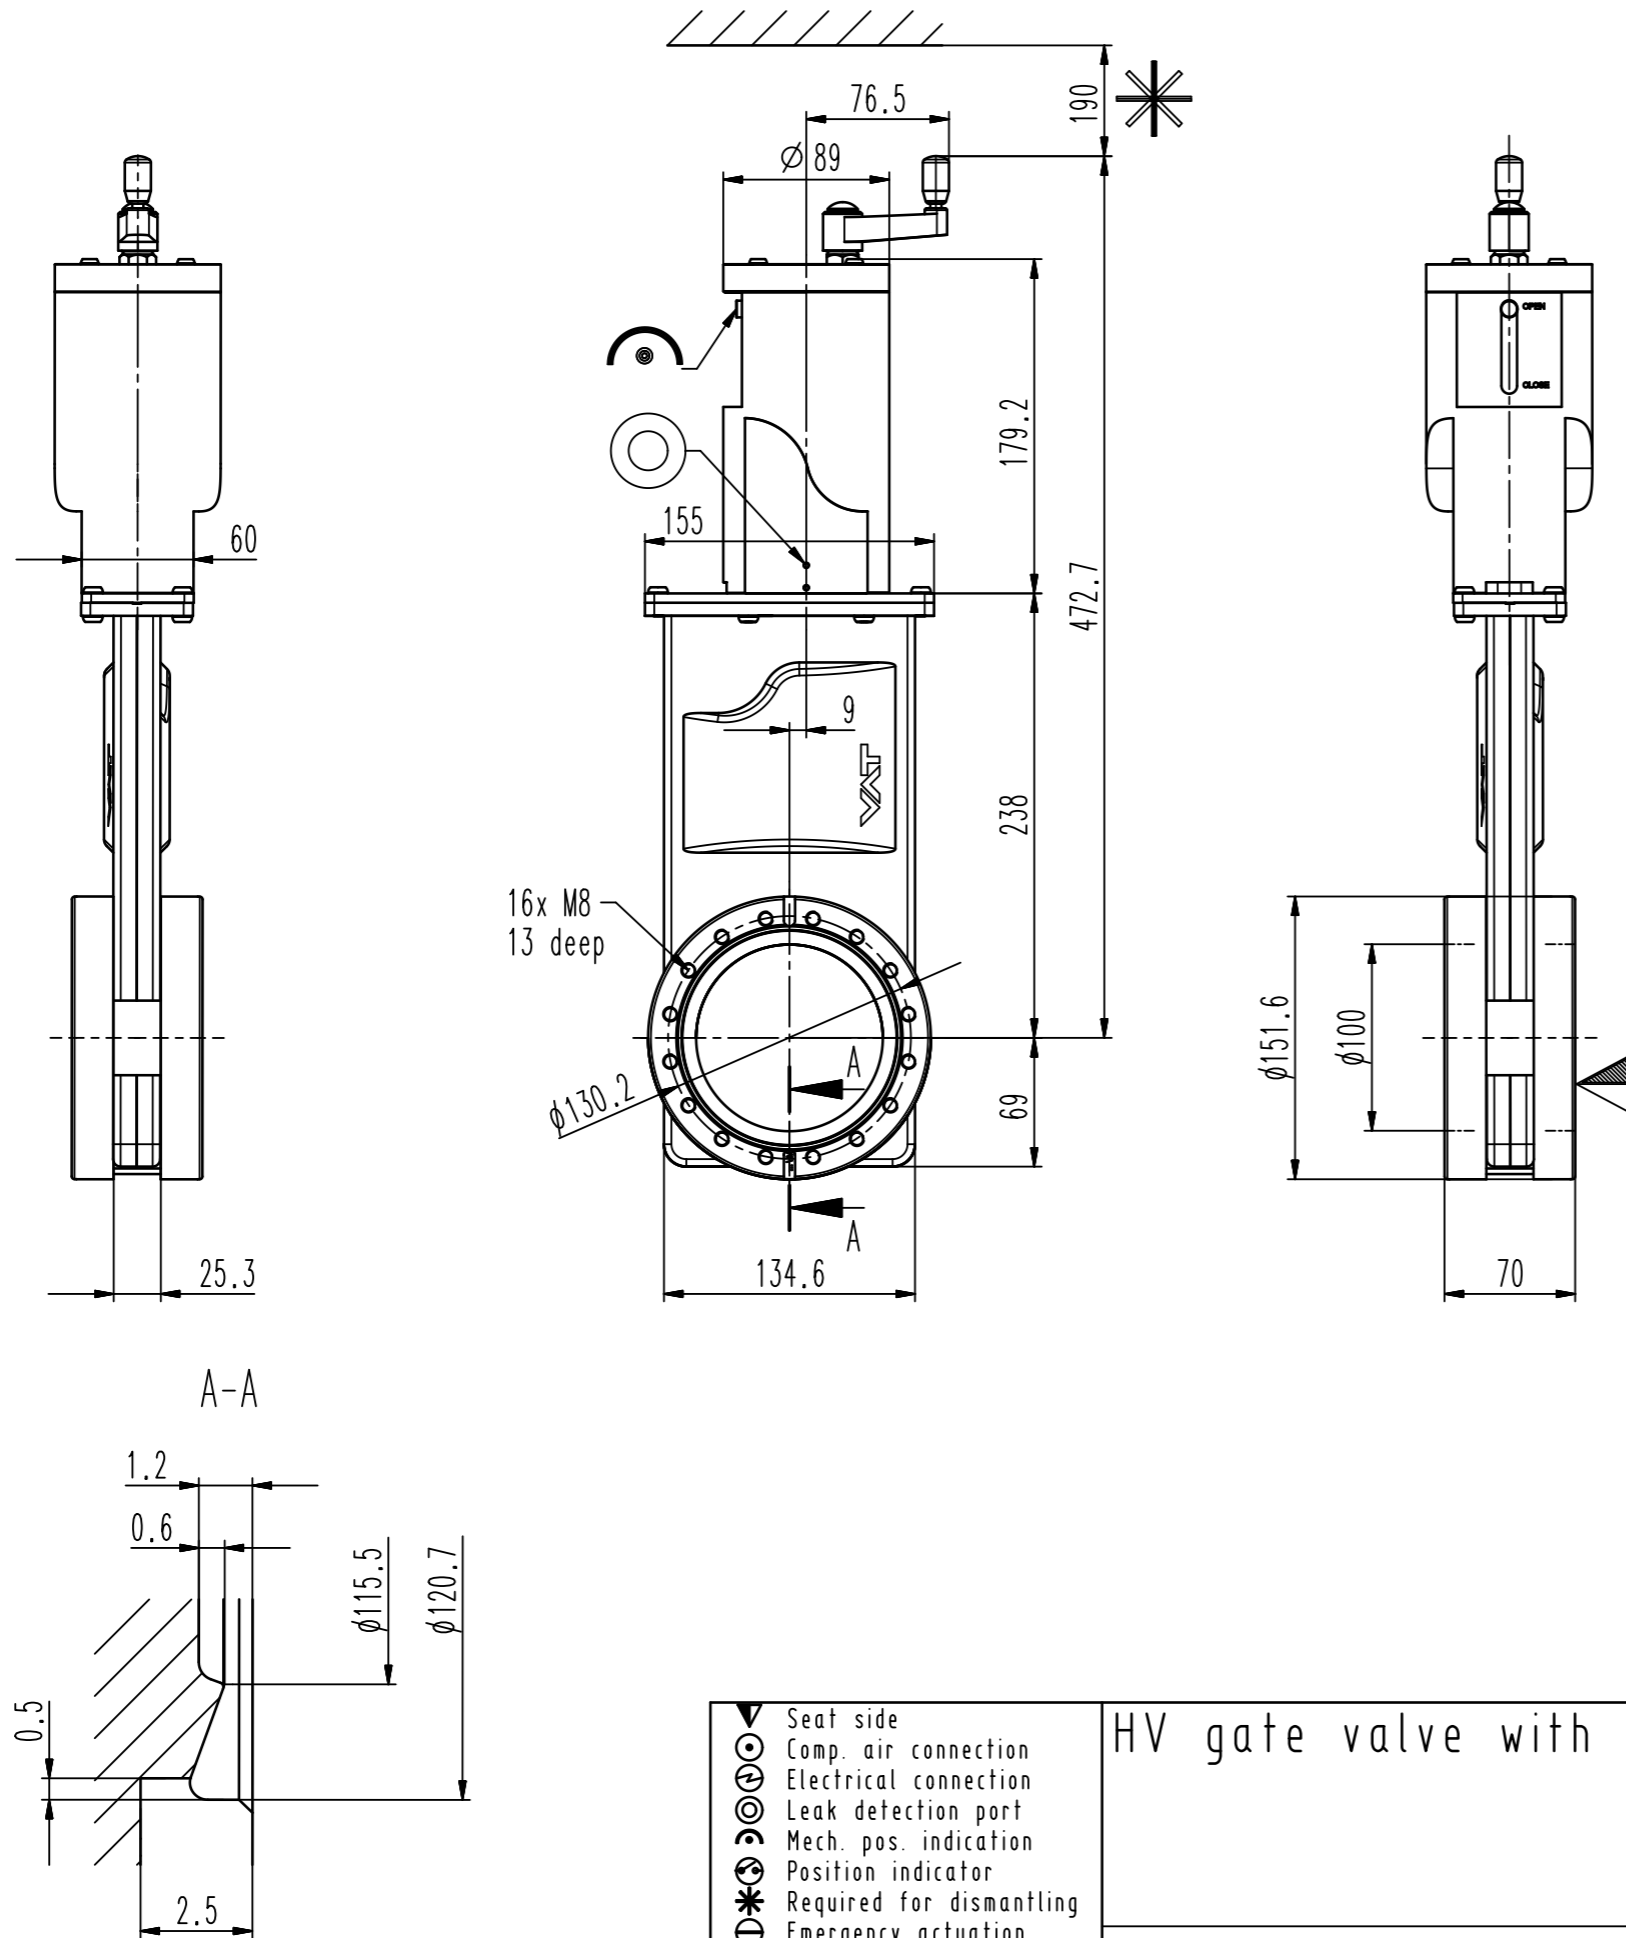

This drawing is the property of VAT.

Revision

Customer number

- ▼ Seat side
- ⊙ Comp. air connection
- ⊕ Electrical connection
- ⊖ Leak detection port
- ⊗ Mech. pos. indication
- ⊘ Position indicator
- ★ Required for dismantling
- ⊕ Emergency actuation
- ⊖ For attachment
- ⊗ Bake-out area
- ⊕ Differential pumping port

HV gate valve with Bellows

VAT Vakuumentile AG
 CH-9469 Haag, Switzerland
 Tel ++41 81 7716161 Fax ++41 81 7714830

Date: 17.02.10
 Name: RYU

Series	110	Ordering No.	11040-CE01-0001
Projection E	DN	Flange	
	100	CF-F m	
Dimensional Drawing	435651	Rev.	A