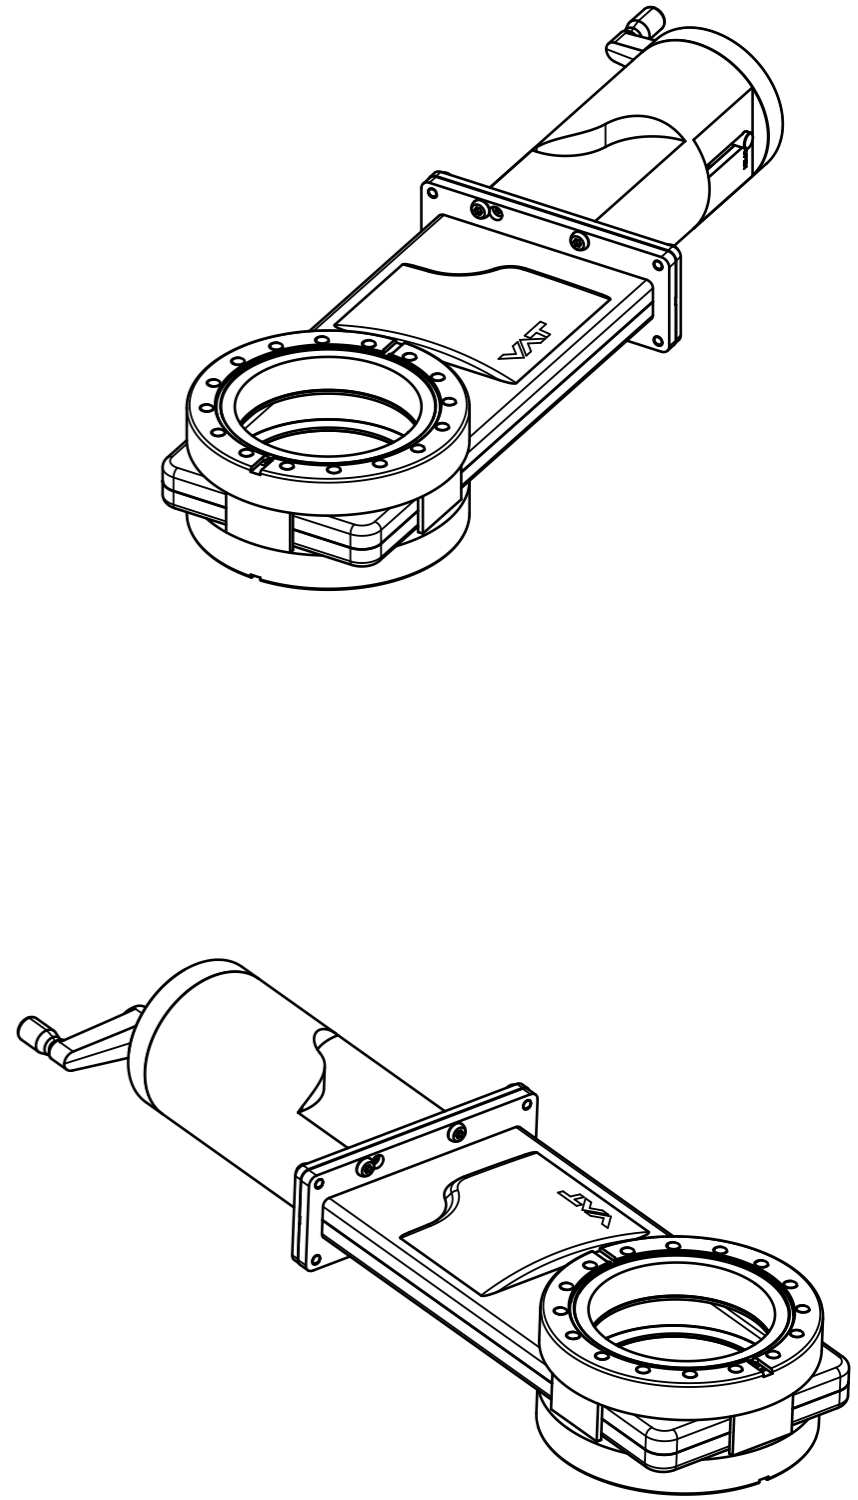

This drawing is the property of VAT.

Revision

Customer number

- ▼ Seat side
- ⊙ Comp. air connection
- ⊕ Electrical connection
- ⊖ Leak detection port
- ⊗ Mech. pos. indication
- ⊘ Position indicator
- ★ Required for dismantling
- ⊕ Emergency actuation
- ⊖ For attachment
- ⊗ Bake-out area
- ⊕ Differential pumping port

HV gate valve with Bellows

VAT Vakuumentile AG
 CH-9469 Haag, Switzerland
 Tel ++41 81 7716161 Fax ++41 81 7714830

Date: 17.02.10
 Name: RYU

Series	110	Ordering No.	11040-CE01-0001
Projection E	DN	Flange	
	100	CF-F m	
Dimensional Drawing	435651	Rev.	A