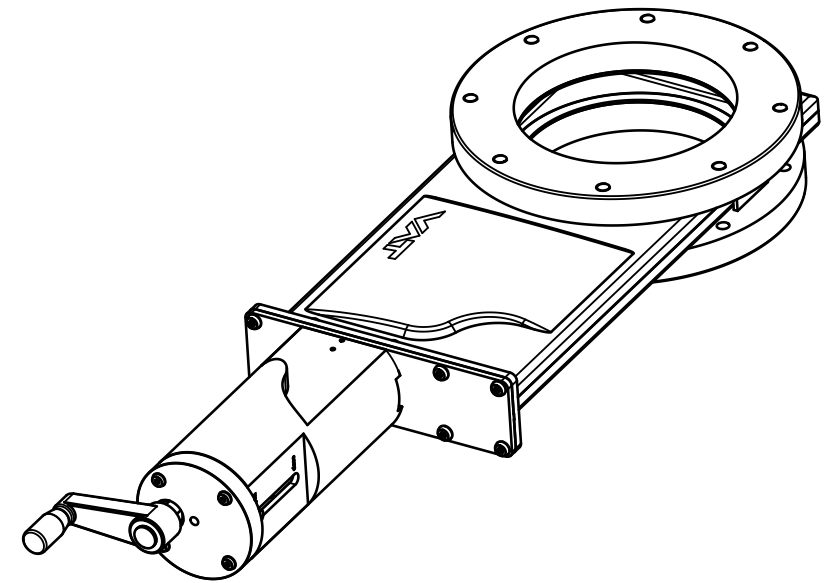

This drawing is the property of VAT.

Revision

Customer number

- ▼ Seat side
- ⊙ Comp. air connection
- ⊖ Electrical connection
- ⊕ Leak detection port
- ⊙ Mech. pos. indication
- ⊙ Position indicator
- ⊙ * Required for dismantling
- ⊙ Emergency actuation
- ⊙ For attachment
- ⊙ Bake-out area
- ⊙ Differential pumping port

HV gate valve with Bellows

VAT Vakuumventile AG
 CH-9469 Haag, Switzerland
 Tel ++41 81 7716161 Fax ++41 81 7714830

Date: 22.02.10
 Name: RYU

Series	110	Ordering No.	11044-JE01-0001
Projection E	DN	Flange	
	160	JIS	
Dimensional Drawing	436068	Rev.	B