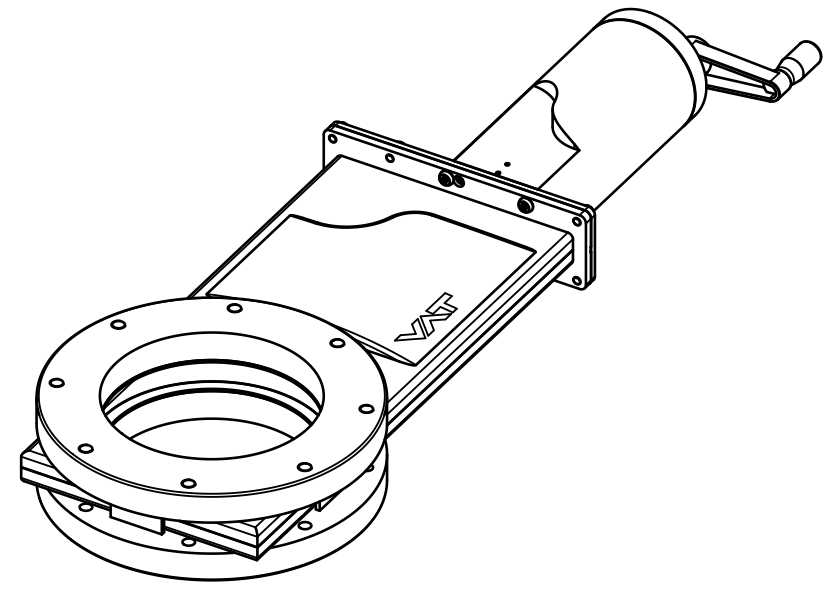

This drawing is the property of VAT.

Revision

Customer number

- ▼ Seat side
- ⊙ Comp. air connection
- ⊖ Electrical connection
- ⊕ Leak detection port
- ⊙ Mech. pos. indication
- ⊙ Position indicator
- ⊙ * Required for dismantling
- ⊙ Emergency actuation
- ⊙ For attachment
- ⊙ Bake-out area
- ⊙ Differential pumping port

HV gate valve with Bellows

VAT Vakuumventile AG
 CH-9469 Haag, Switzerland
 Tel ++41 81 7716161 Fax ++41 81 7714830

Date: 22.02.10
 Name: RYU

Series	110	Ordering No.	11044-JE01-0001
Projection E	DN	Flange	
	160	JIS	
Dimensional Drawing	436068	Rev.	B