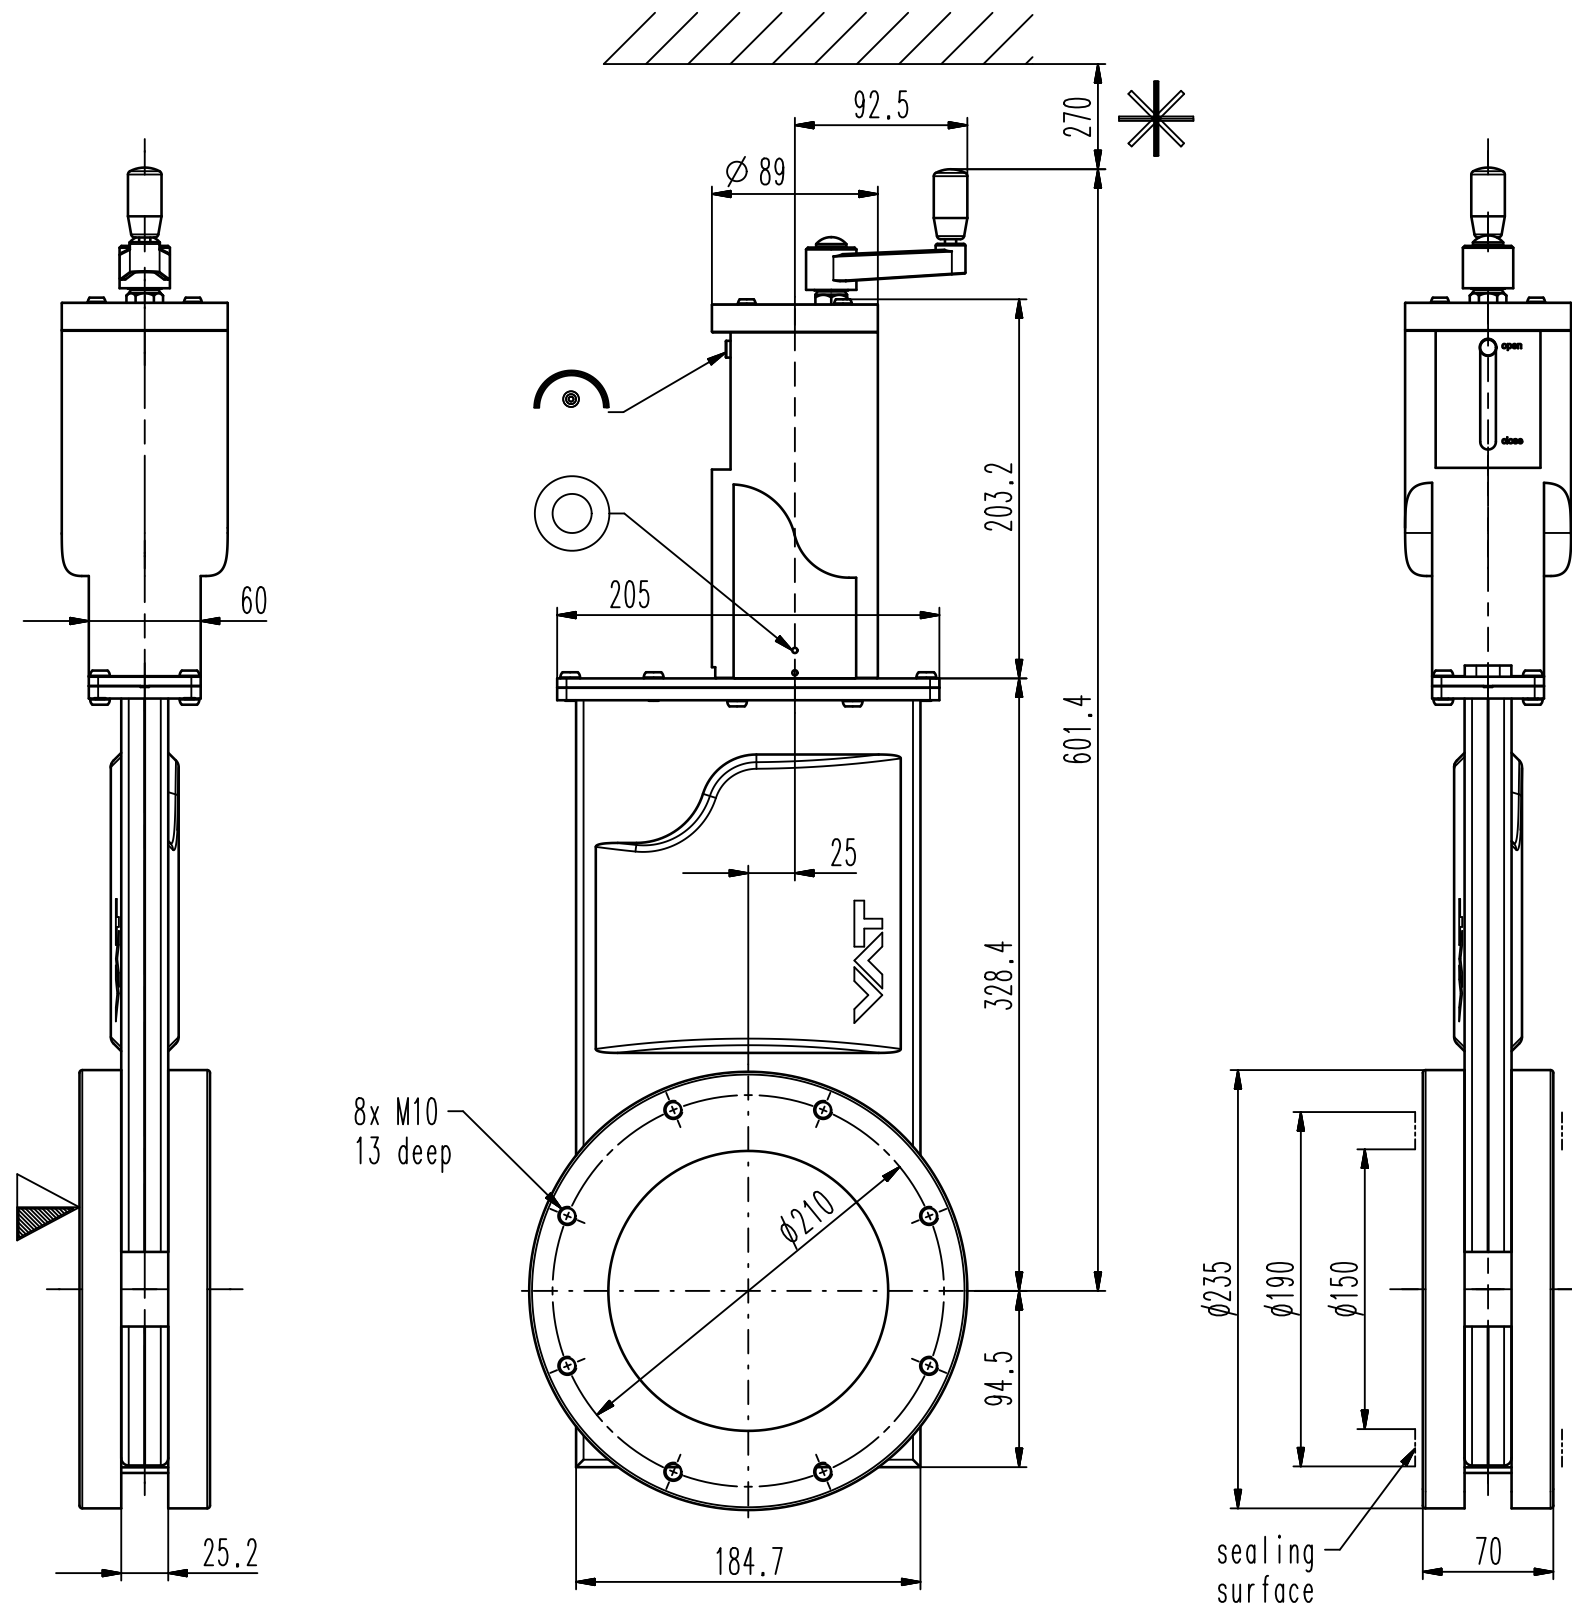

This drawing is the property of VAT.

Revision

Customer number

- ▼ Seat side
- ⊙ Comp. air connection
- ⊖ Electrical connection
- ⊕ Leak detection port
- ⊙ Mech. pos. indication
- ⊙ Position indicator
- ⊙ * Required for dismantling
- ⊙ Emergency actuation
- ⊙ For attachment
- ⊙ Bake-out area
- ⊙ Differential pumping port

HV gate valve with Bellows

VAT Vakuumventile AG
 CH-9469 Haag, Switzerland
 Tel ++41 81 7716161 Fax ++41 81 7714830

Date: 22.02.10
 Name: RYU

Series	110	Ordering No.	11044-JE01-0001
Projection E	DN	Flange	
	160	JIS	
Dimensional Drawing	436068	Rev.	B