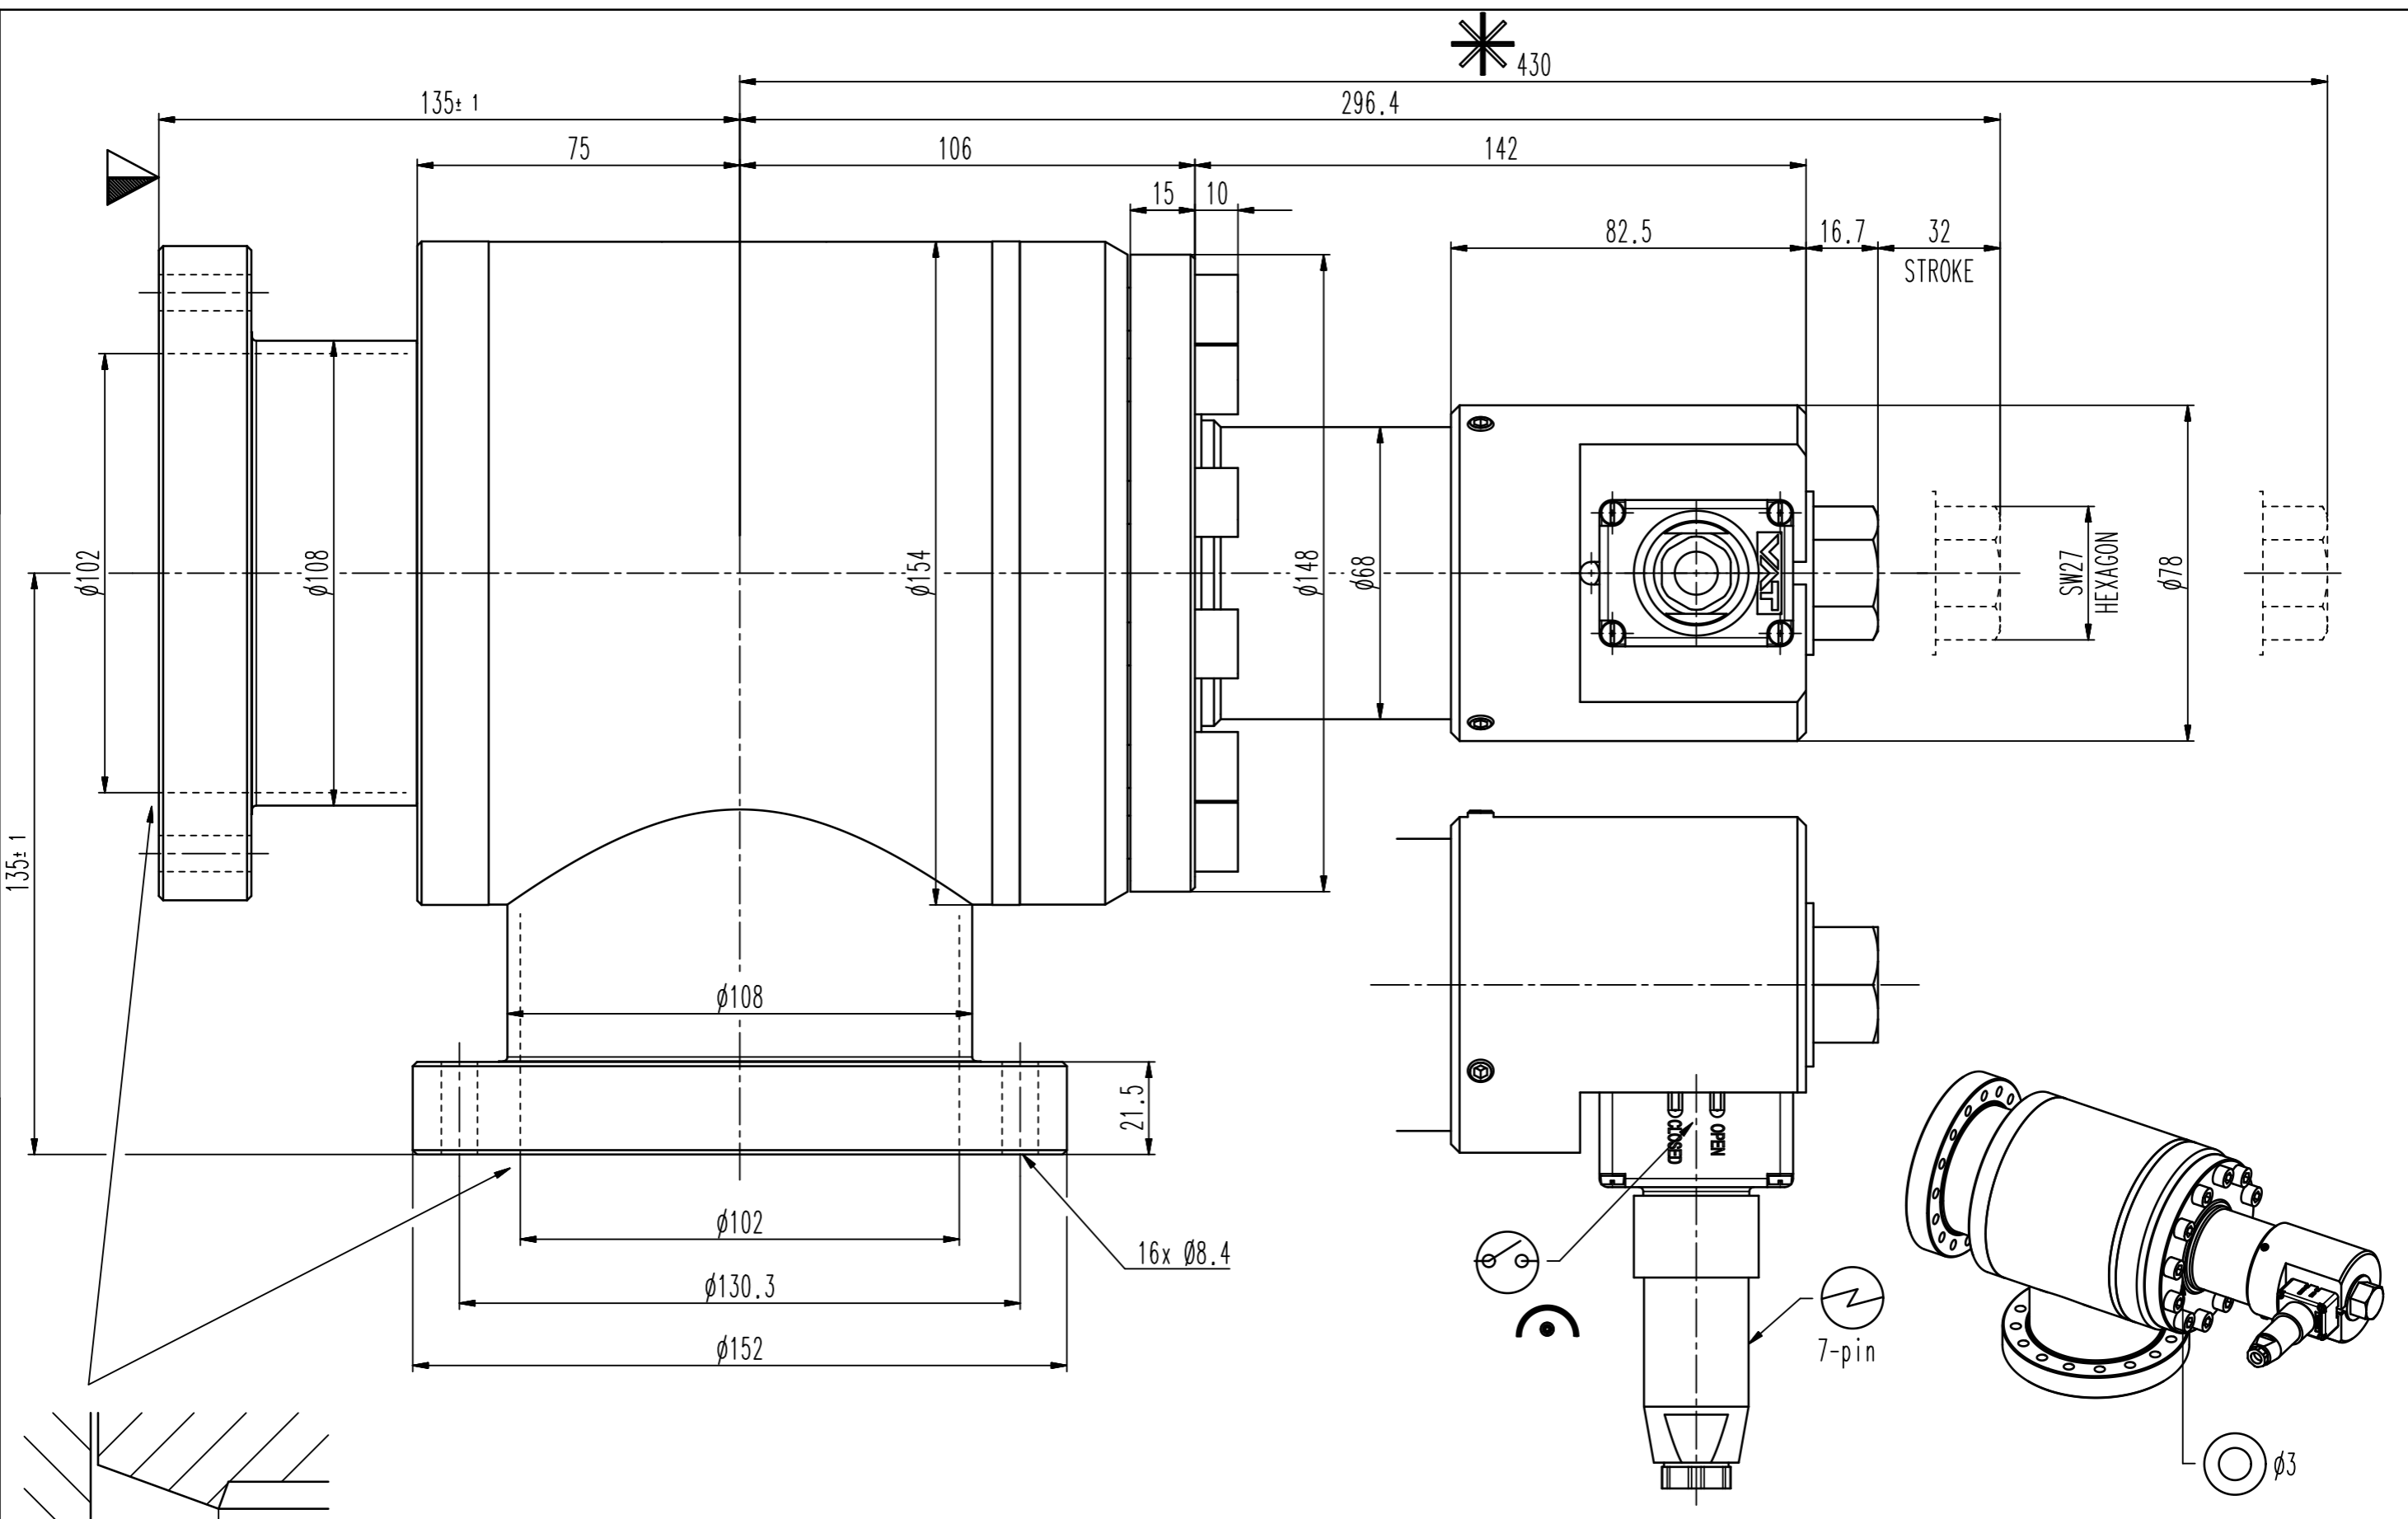

This drawing is the property of VAT.

Revision

Customer number

- ▼ Seat side
- ⊙ Comp. air connection
- ⊙ Electrical connection
- ⊙ Leak detection port
- ⊙ Mech. pos. indication
- ⊙ Position indicator
- ⊙ Required for dismantling
- ⊙ Emergency actuation
- ⊙ For attachment
- ⊙ Bake-out area
- ⊙ Differential pumping port

All-metal angle valve

VAT Vakuumentile AG
 CH-9469 Haag, Switzerland
 Tel ++41 81 7716161 Fax ++41 81 7714830

Date: 23.08.11
 Name: BRS

Series	570	Ordering No.	57040-GE08-0005
Projection E	DN	Flange	
	100	CF-R	
Dimensional Drawing	504936	Rev.	