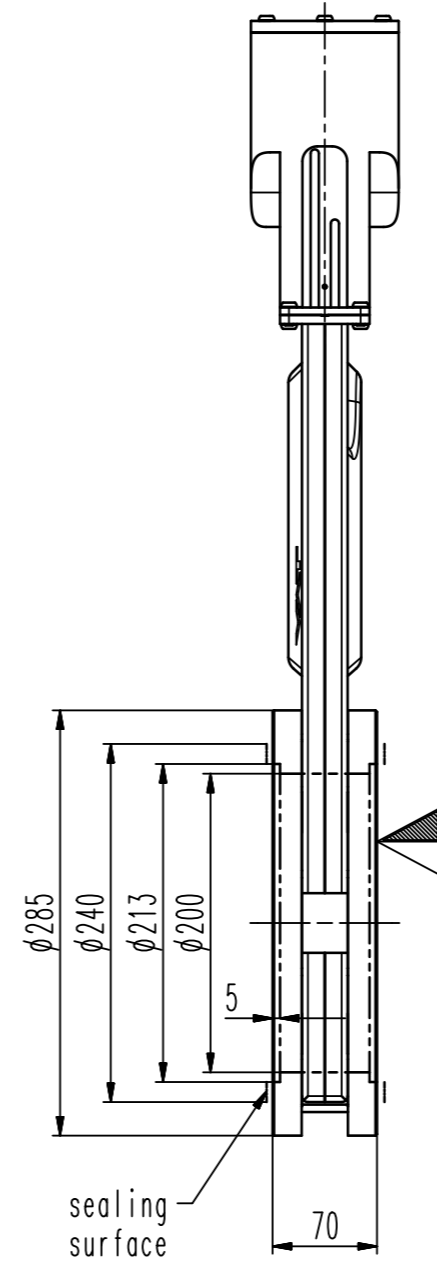

M5 (10-32 UNF suitable)  
4-7bar  
open

M5 (10-32 UNF suitable)  
4-7bar  
close

12x M10, 15 deep

- ▼ Seat side
- ⊙ Comp. air connection
- ⊙ Electrical connection
- ⊙ Leak detection port
- ⊙ Mech. pos. indication
- ⊙ Position indicator
- ⊙ \* Required for dismantling
- ⊙ Emergency actuation
- ⊙ For attachment
- ⊙ Bake-out area
- ⊙ Differential pumping port

### HV gate valve with Bellows

VAT Vakuumventile AG

CH-9469 Haag, Switzerland  
Tel ++41 81 7716161 Fax ++41 81 7714830

Rev.-Date: 03.04.12

Visa: WAR

Series	110	Ordering No.	11046-PE14-0002
Projection E	DN	Flange	
	200	ISO-F	
Dimensional Drawing		534587	Rev.