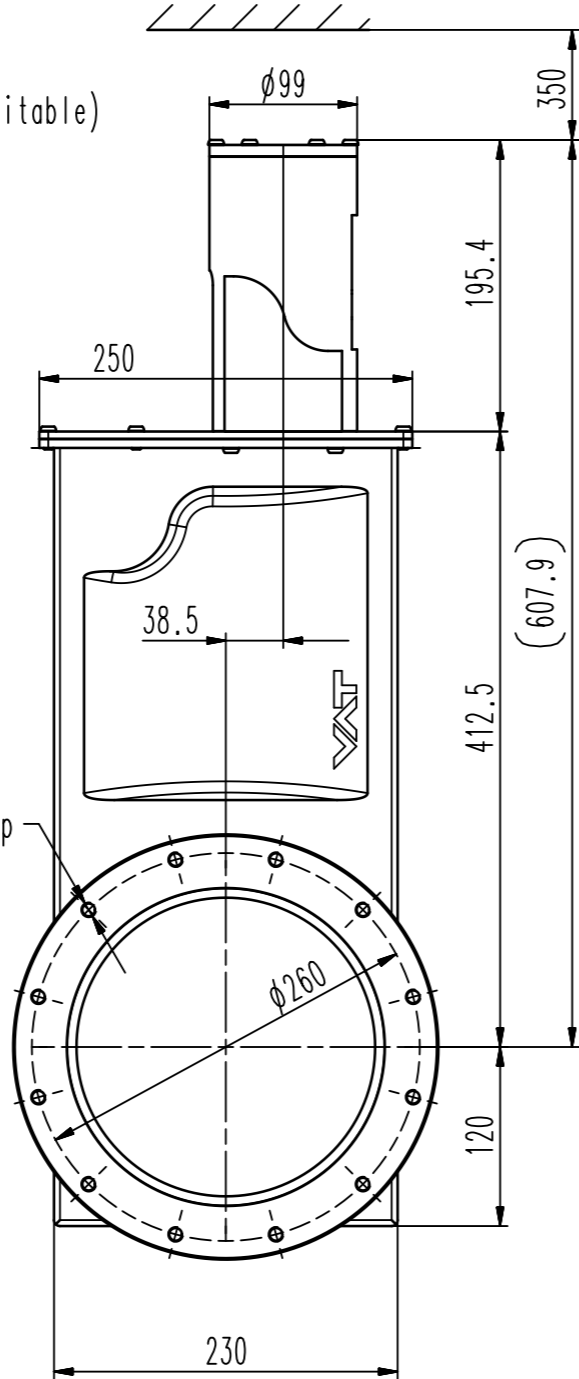

M5 (10-32 UNF suitable)  
4-7bar  
open

M5 (10-32 UNF suitable)  
4-7bar  
close

12x M10, 15 deep

- ▼ Seat side
- ⊙ Comp. air connection
- ⊙ Electrical connection
- ⊙ Leak detection port
- ⊙ Mech. pos. indication
- ⊙ Position indicator
- ⊙ \* Required for dismantling
- ⊙ Emergency actuation
- ⊙ For attachment
- ⊙ Bake-out area
- ⊙ Differential pumping port