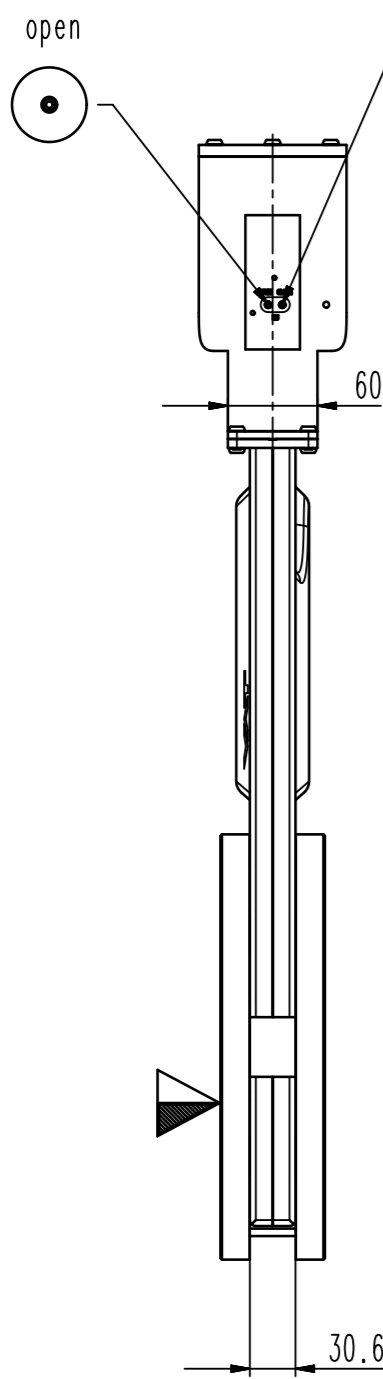

M5 (10-32 UNF suitable)  
4-7bar  
open

M5 (10-32 UNF suitable)  
4-7bar  
close

12x M10, 15 deep

- ▼ Seat side
- ⊙ Comp. air connection
- ⊙ Electrical connection
- ⊙ Leak detection port
- ⊙ Mech. pos. indication
- ⊙ Position indicator
- ⊙ \* Required for dismantling
- ⊙ Emergency actuation
- ⊙ For attachment
- ⊙ Bake-out area
- ⊙ Differential pumping port

### HV gate valve with Bellows

VAT Vakuumventile AG

CH-9469 Haag, Switzerland  
Tel ++41 81 7716161 Fax ++41 81 7714830

Rev.-Date: 03.04.12

Visa: WAR

Series	110	Ordering No.	11046-PE14-0002
Projection E	DN	Flange	
	200	ISO-F	
Dimensional Drawing		534587	Rev.