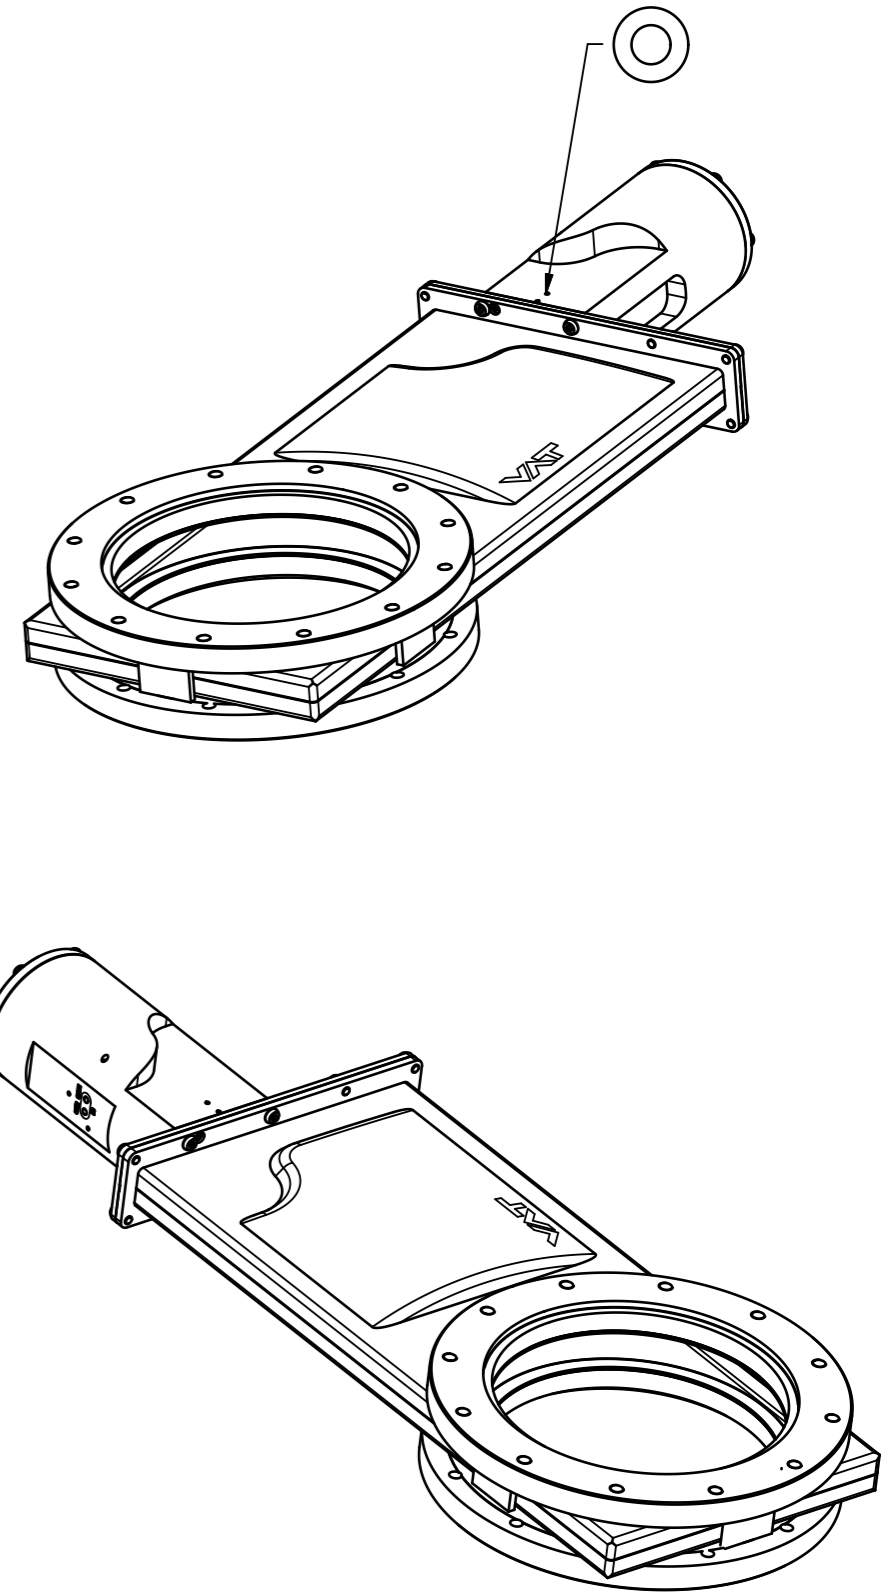

M5 (10-32 UNF suitable)  
4-7bar  
open

M5 (10-32 UNF suitable)  
4-7bar  
close

12x M10, 15 deep

- ▼ Seat side
- ⊙ Comp. air connection
- ⊙ Electrical connection
- ⊙ Leak detection port
- ⊙ Mech. pos. indication
- ⊙ Position indicator
- ⊙ \* Required for dismantling
- ⊙ Emergency actuation
- ⊙ For attachment
- ⊙ Bake-out area
- ⊙ Differential pumping port