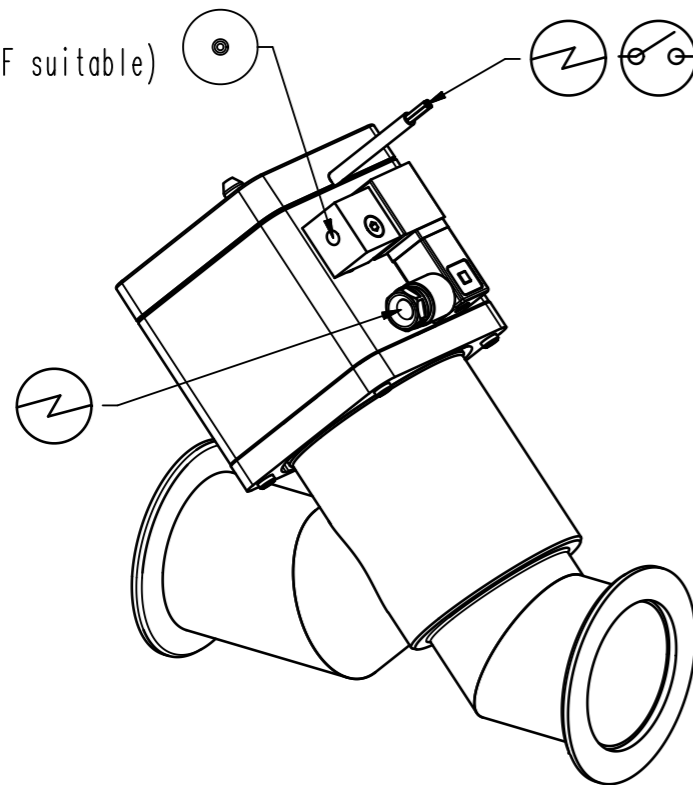

female M5  
(10-32 UNF suitable)  
4-8 bar

- ▼ Seat side
- ⊙ Comp. air connection
- ⊙ Electrical connection
- ⊙ Leak detection port
- ⊙ Mech. pos. indication
- ⊙ Position indicator
- ⊙ Required for dismantling
- ⊙ Emergency actuation
- ⊙ For attachment
- ⊙ Bake-out area
- ⊙ Differential pumping port