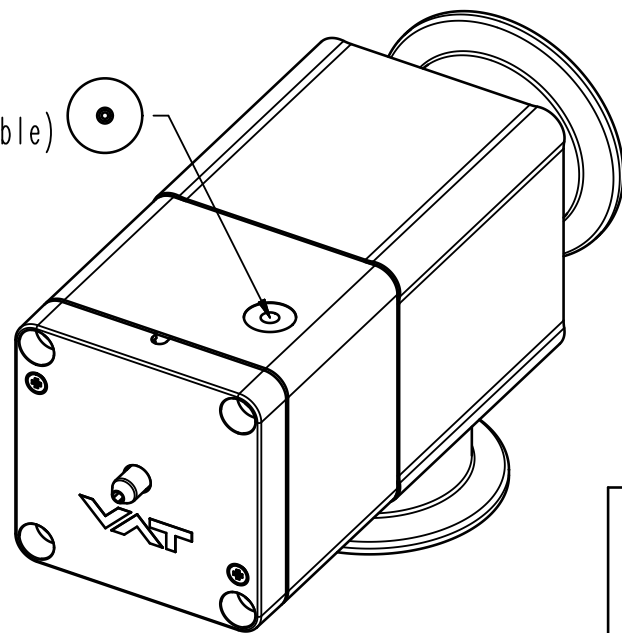

female M5
(10-32 UNF suitable)
4-8 bar

- ▼ Seat side
- Comp. air connection
- Electrical connection
- Leak detection port
- Mech. pos. indication
- Position indicator
- Required for dismantling
- Emergency actuation
- For attachment
- Bake-out area
- Differential pumping port